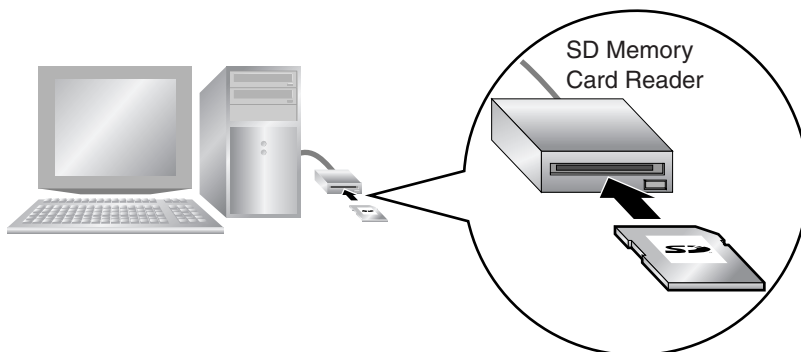

Important Information About the SD Memory Card

- In order to avoid possible corruption of data on the SD Memory Card, please ensure that the "SD ACCESS" LED is off before pressing the Reset Button.
- The SD Memory Card poses a choking hazard. Keep the SD Memory Card out of reach of children.

Back Up the DKEYSD File

The DKEYSD file, stored on the SD Memory Card, contains data necessary to use the new features. If this file is damaged, or accidentally deleted, these new features will not function. Using an SD Memory Card Reader, back up all of the files and folders on the SD Memory Card, including the DKEYSD file, to a PC. The contents of the DKEYSD file are different for every SD Memory Card, so you must back up each SD Memory Card separately.