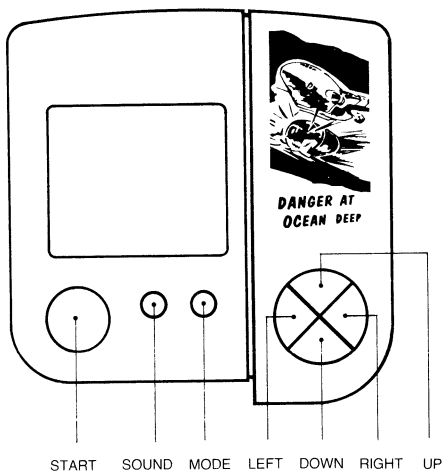

DANGER AT OCEAN DEEP

SOUND EFFECTS: You may choose between having sound effects or not by pressing the 'SOUND' button at Game Start mode...symbol will light up if sound effects are selected.

LEVELS : With 2 selective levels.

BATTERY : Require one button cell. Your game has one free battery included. Please ask an adult to change the battery when it needs replacing.

GAME PLAY

- To enter the Game mode from demonstration mode press 'MODE' button once.
- Press 'MODE' button twice to enter Super Game.
- Press 'START' button to start the game.