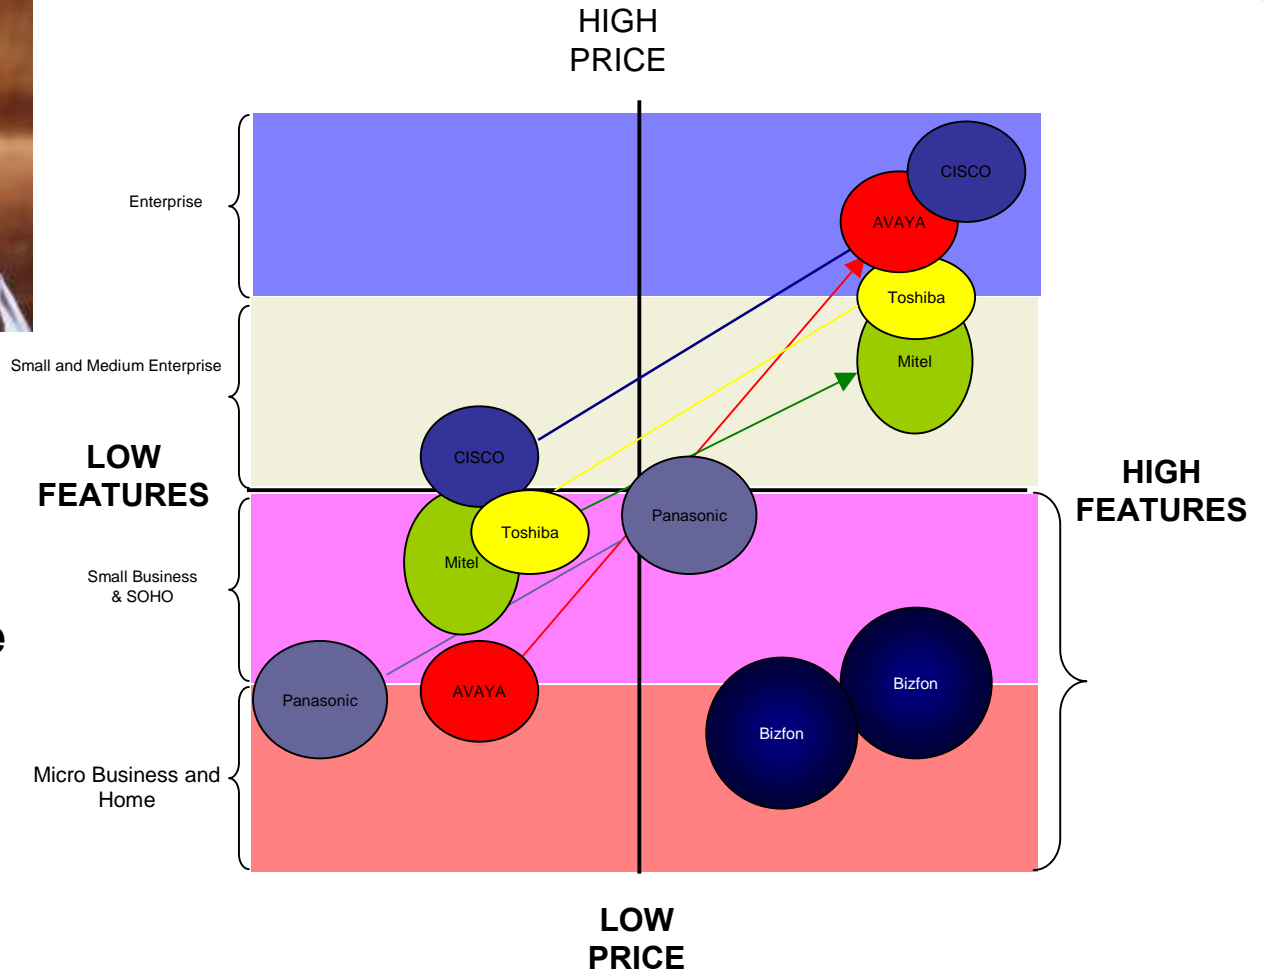

Bizfon 680 System

SOHO Analog Phone System

Easy to use, Self Install SOHO Solution

Bizfon 680

Market Opportunity

SOHO (Small Office / Home Office)

- 12,717 businesses have >500 employees
- 556,988 businesses have 20 to 499 employees
- 5,539,552 businesses have 0 to 20 employees
- ***Bizfon 680 targets up to 35 employees...√***

Low Price, High Feature SOHO Quadrant is our focus and market target...✓

- 35 Employees or less
 - Business services / Consultants
 - Engineering / Architecture
 - Marketing / Advertising
 - Accounting / Finance
 - Insurance / Legal
 - Manufacturing
 - Medical
 - Real estate
 - Religious organizations

- Businesses with branch offices or other locations
- Small businesses with 1-35 employees
- Businesses with key systems or single line phones
- Businesses with limited technical knowledge
- Home office requirements
- ***Bizfon 680 fits all these customer profiles...✓***