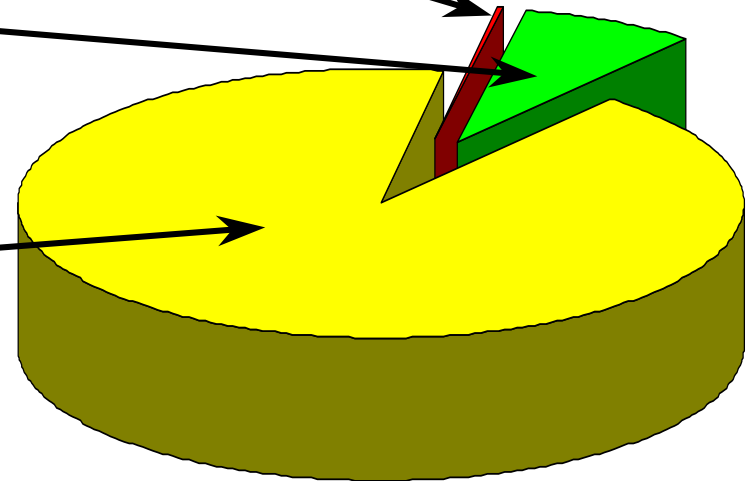

Bizfon 680 System

SOHO Analog Phone System

Easy to use, Self Install SOHO Solution

Bizfon 680

Market Opportunity

SOHO (Small Office / Home Office)

- 12,717 businesses have >500 employees
- 556,988 businesses have 20 to 499 employees
- 5,539,552 businesses have 0 to 20 employees
- ***Bizfon 680 targets up to 35 employees...√***

Low Price, High Feature SOHO Quadrant is our focus and market target...✓

- 35 Employees or less
 - Business services / Consultants
 - Engineering / Architecture
 - Marketing / Advertising
 - Accounting / Finance
 - Insurance / Legal
 - Manufacturing
 - Medical
 - Real estate
 - Religious organizations